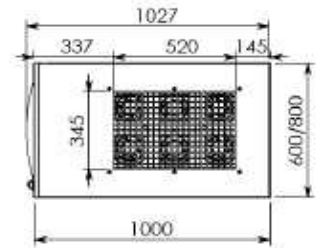

## 19" Server Cabinets

**w:800mm. d:1000mm**

Standards:

ISO9001; IEC 297-2

Stock No	U	h interior height mm	H exterior height mm	Weight Kg.
INF - SPECIAL ROCK - 42U	42	1870	1995	166

Explode View

Front View

Side View

Top View