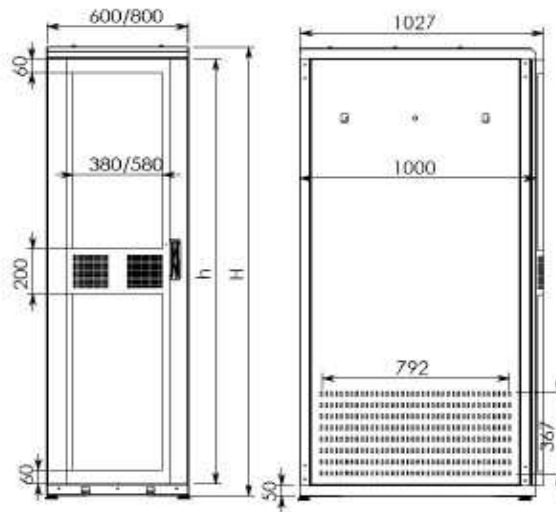

## 19" Server Cabinets

**w:800mm. d:1000mm**

Standards:

ISO9001; IEC 297-2

Stock No	U	h interior height mm	H exterior height mm	Weight Kg.
INF - SPECIAL ROCK - 42U	42	1870	1995	166

Explode View

Front View

Side View

Top View